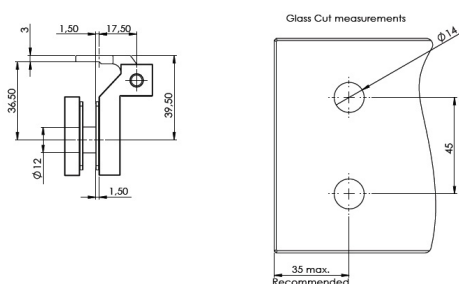

PRODUCT SHEET

Description:

Glass Door Hinge "Kiev", Wall/Glass, Alu-Look, 6-10mm Glass With Cover Plates, Load Capacity 36kg pr. Pair

Item number:

15.30.050-0

Units	Box	Carton	HS Code	Barcode
Set	1	30	8302100090	
				5704866504348