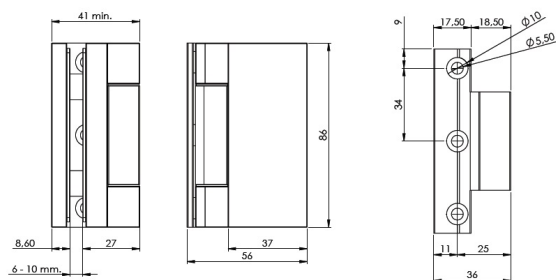

PRODUCT SHEET

Description:

Glass Door Hinge "Kiev", Wall/Glass, Alu-Look, 6-10mm Glass With Cover Plates, Load Capacity 36kg pr. Pair

Item number:

15.30.050-0

Units	Box	Carton	HS Code	Barcode
Set	1	30	8302100090	
				5704866504348